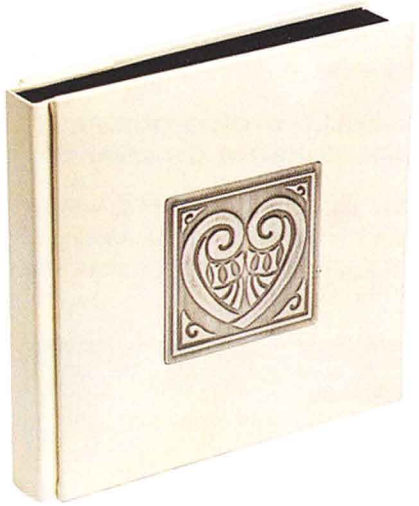

Sara Range

13

MIA