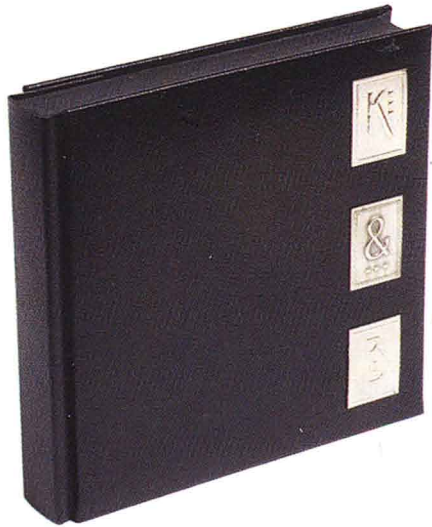

MADRID RANGE

This is the album available in the Bronze package, with 20 pages in 10" by 10"

COVER AVAILABILITY: BONDED LEATHER
COLOUR AVAILABILITY: BLACK OR WHITE

SIZE AND CAPACITY

	20PAGE	30PAGE
5x5	N/A	N/A
8x8	Y	Y
10x10	Y	Y
12x12	Y	Y
8x12	N/A	N/A

Albums with 40 & 50 pages are also available. Ask for a special price.

SARA RANGE

These albums, in addition to the "Madrid", are available in the Silver Package in a 30 page 10" by 10" or 20 or 30 page 12" by 12"

KARLA

ELLA

AVA

THESE ALBUMS ARE AVAILABLE WITH VARIOUS COVER MATERIALS, COLOURS, SIZES AND PAGE CAPACITIES

Sara Range

13

MIA

CHLOE