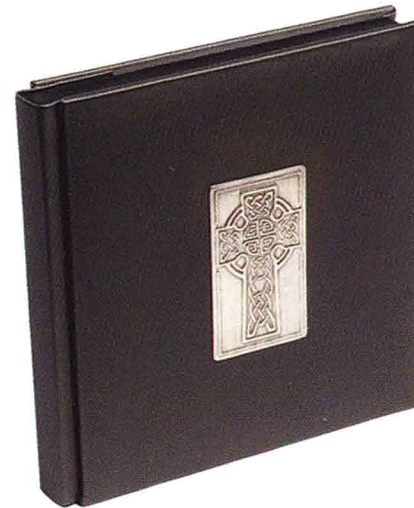

SARA RANGE

These albums, in addition to the "Madrid", are available in the Silver Package in a 30 page 10" by 10" or 20 or 30 page 12" by 12"

ELLA

AVA

THESE ALBUMS ARE AVAILABLE WITH VARIOUS COVER MATERIALS, COLOURS, SIZES AND PAGE CAPACITIES